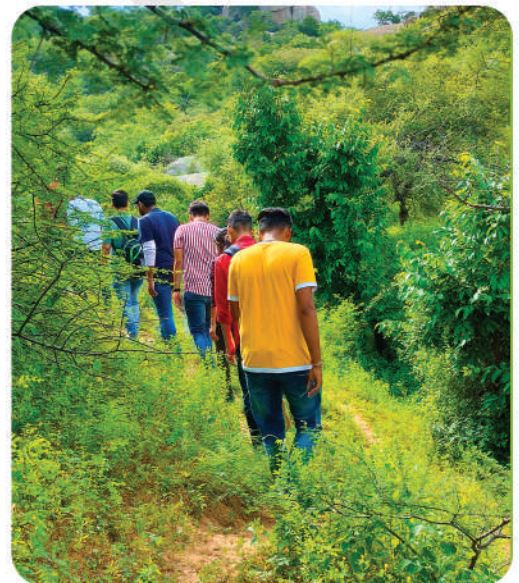

Package

- Ahmedabad to Ahmedabad : **1099/-**
- Taranga to Taranga - **599/-**